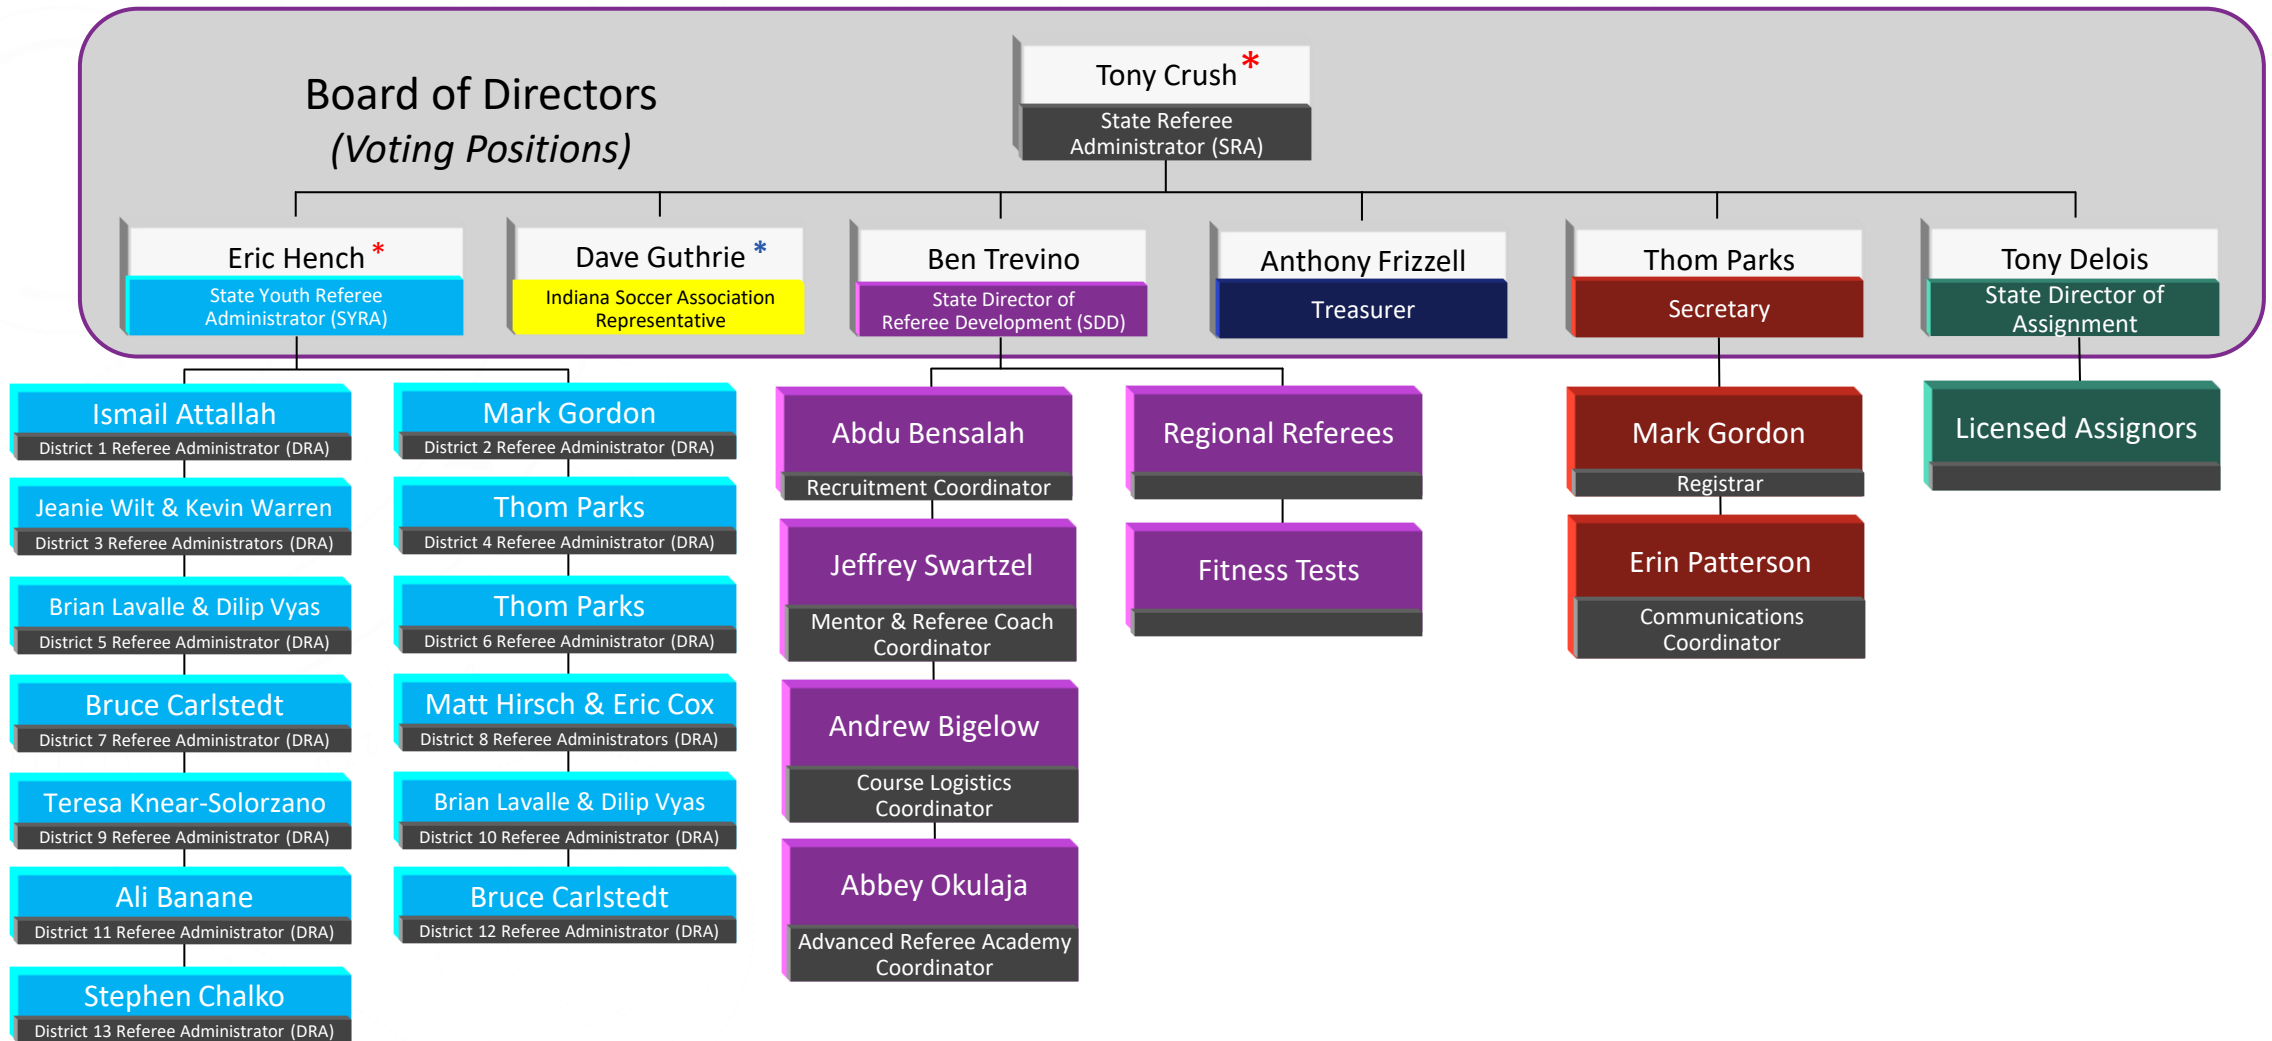

# Indiana Soccer Referee Association Organizational Chart

\* Appointed by State Association per USSF Policy 531-1

\* Appointed by State Association per ISRA Bylaws