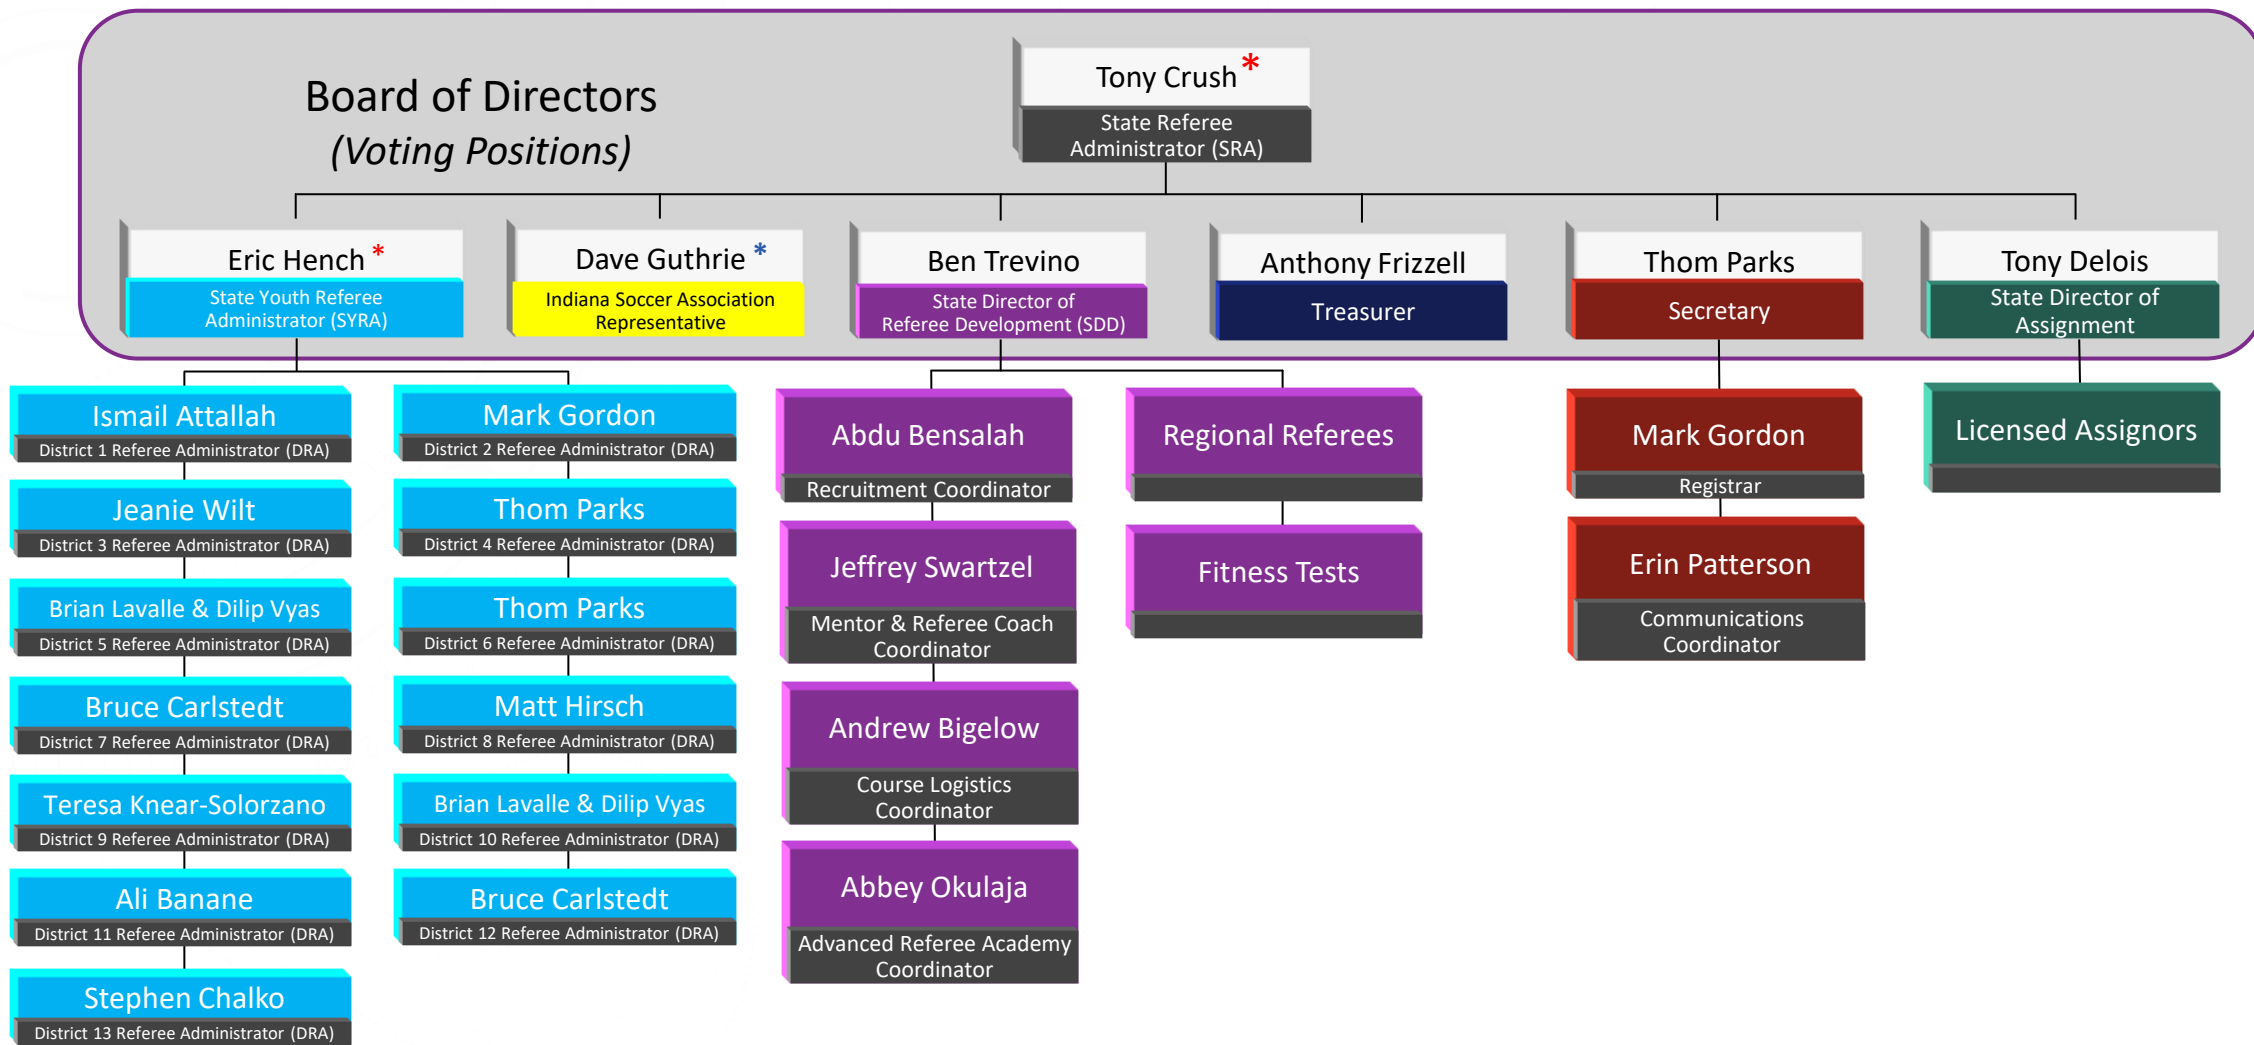

# Indiana Soccer Referee Association Organizational Chart

## Non-Board Members/Non-Voting Positions

\* Appointed by State Association per USSF Policy 531-1  
\* Appointed by State Association per ISRA Bylaws