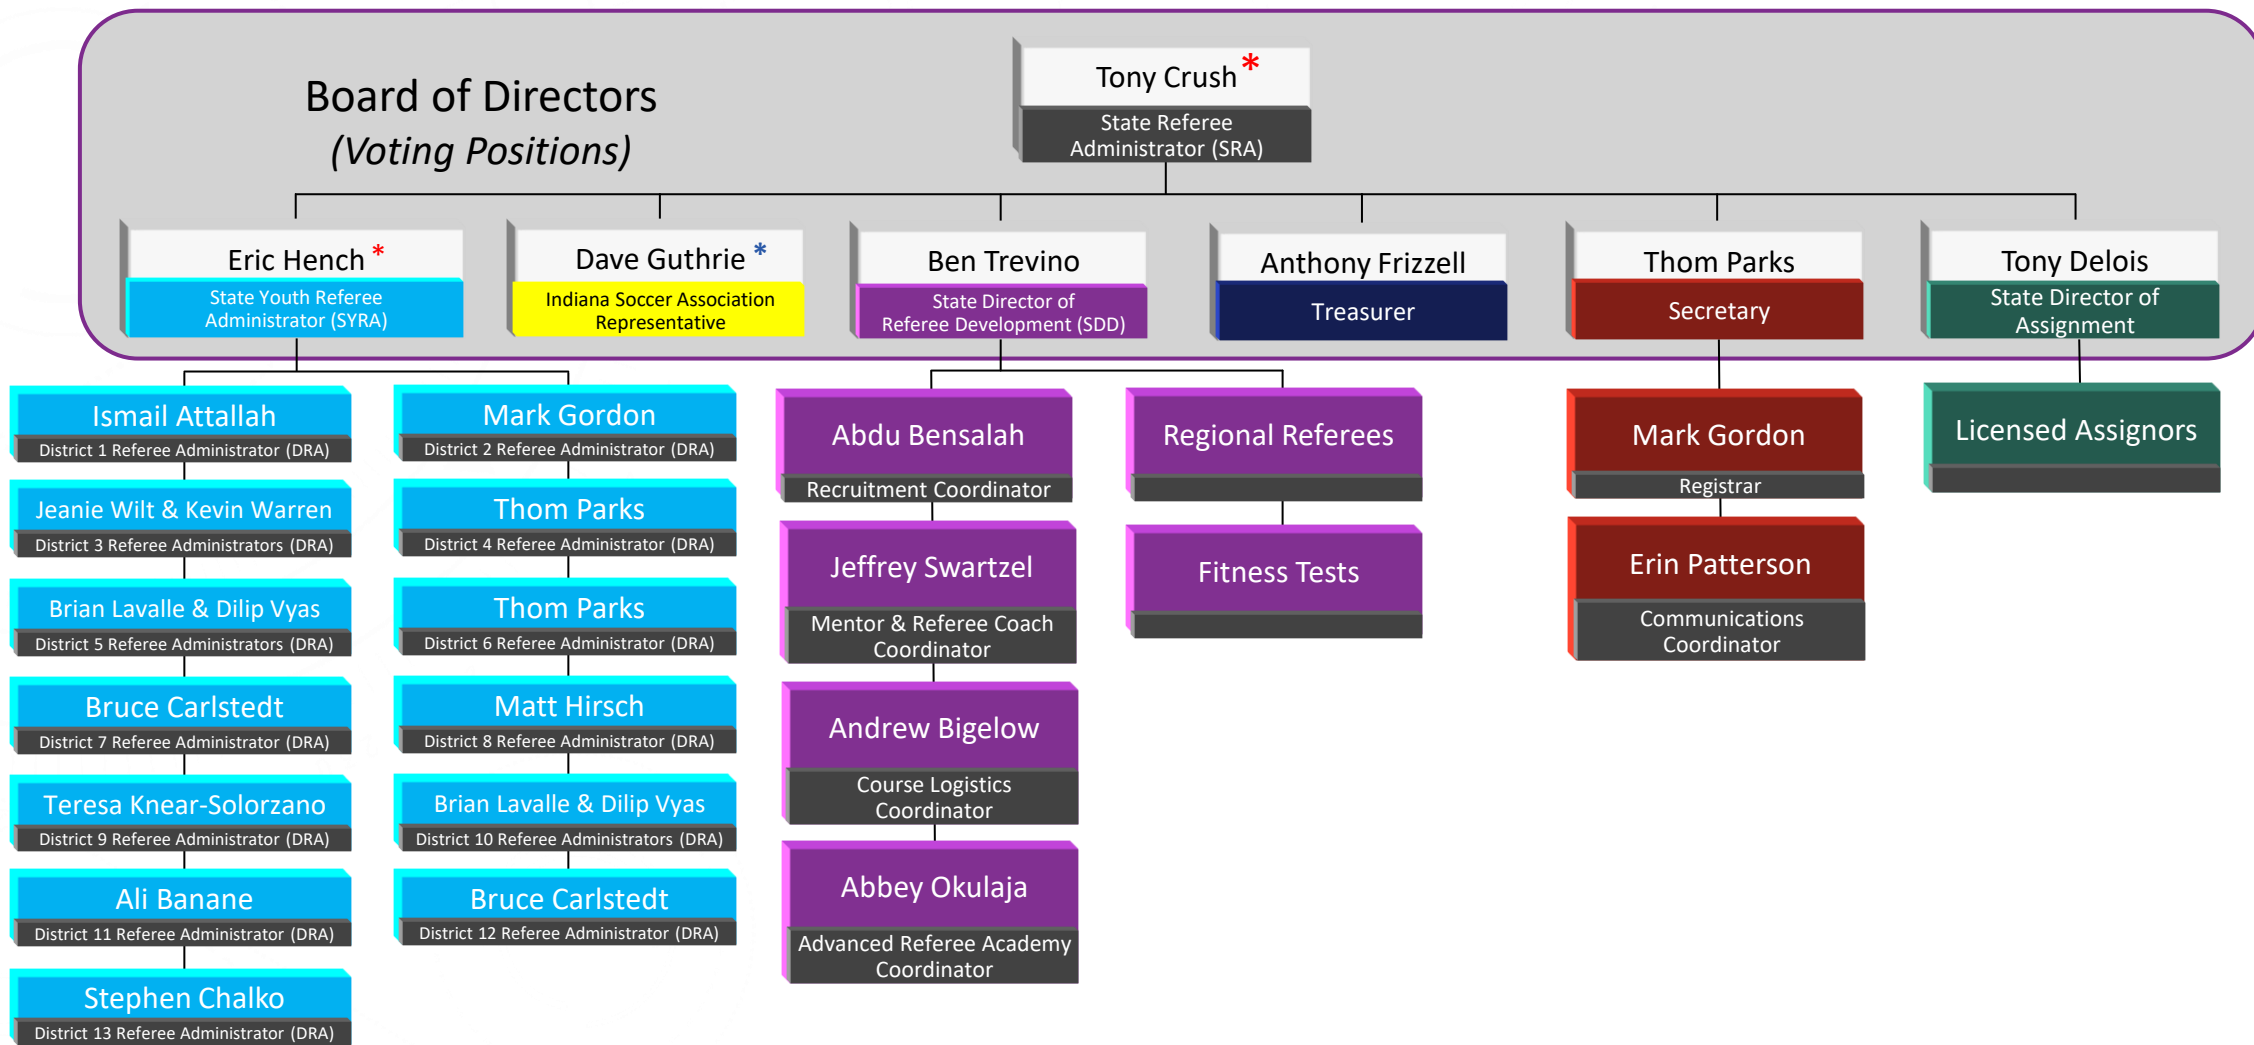

Indiana Soccer Referee Association Organizational Chart

* Appointed by State Association per USSF Policy 531-1

* Appointed by State Association per ISRA Bylaws